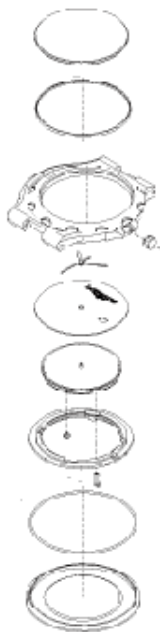

Reference: L300044575

	Reference	Name
→	L299083753	CASE SCREW "CAPOFIX"
→	L299083753	CASE SCREW "CAPOFIX"
→	L333080646	METAL CASING RING
→	L349069293	CASE BACK
→	L358082815	SS CASE TUBE
→	L359078634	TITAN CROWN ø 080
→	L379074041	NATURAL GLASS GASKET
→	L379076898	BACK GASKET